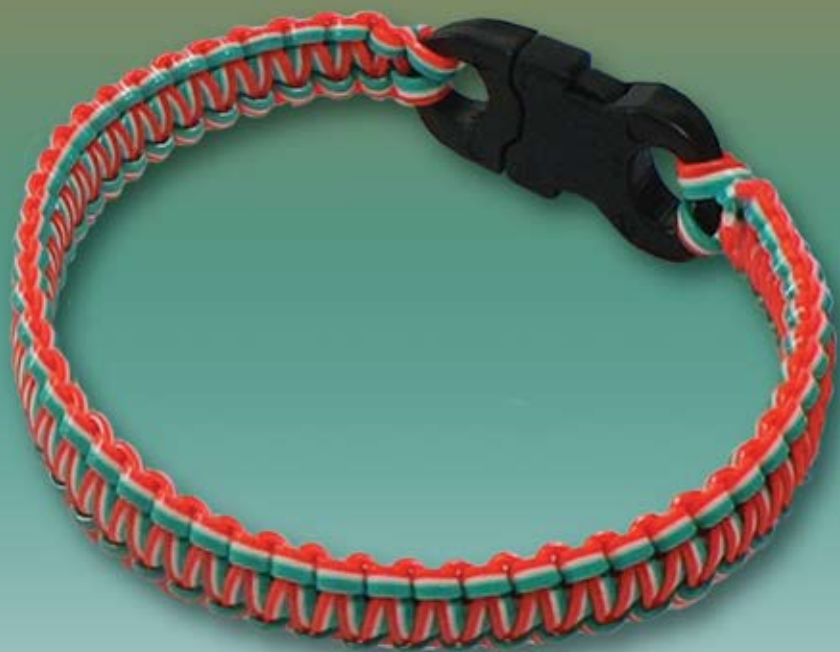

# *Treslace Bracelet*

Pepperell Braiding Company  
22 Lowell Street  
Pepperell, MA 01463  
800-343-8114  
[www.pepperell.com](http://www.pepperell.com)

**REXLACE**<sup>®</sup>  
The Original

© 2016 Pepperell Braiding Company.

**Materials Needed:** 1 Rexlace Snap buckle,  
6 ft Treslace Plastic Lacing, Glue and Scissors

Every effort has been made to have instructions accurate and complete.  
We cannot be responsible for variance of individuals, human error or typographical mistakes.