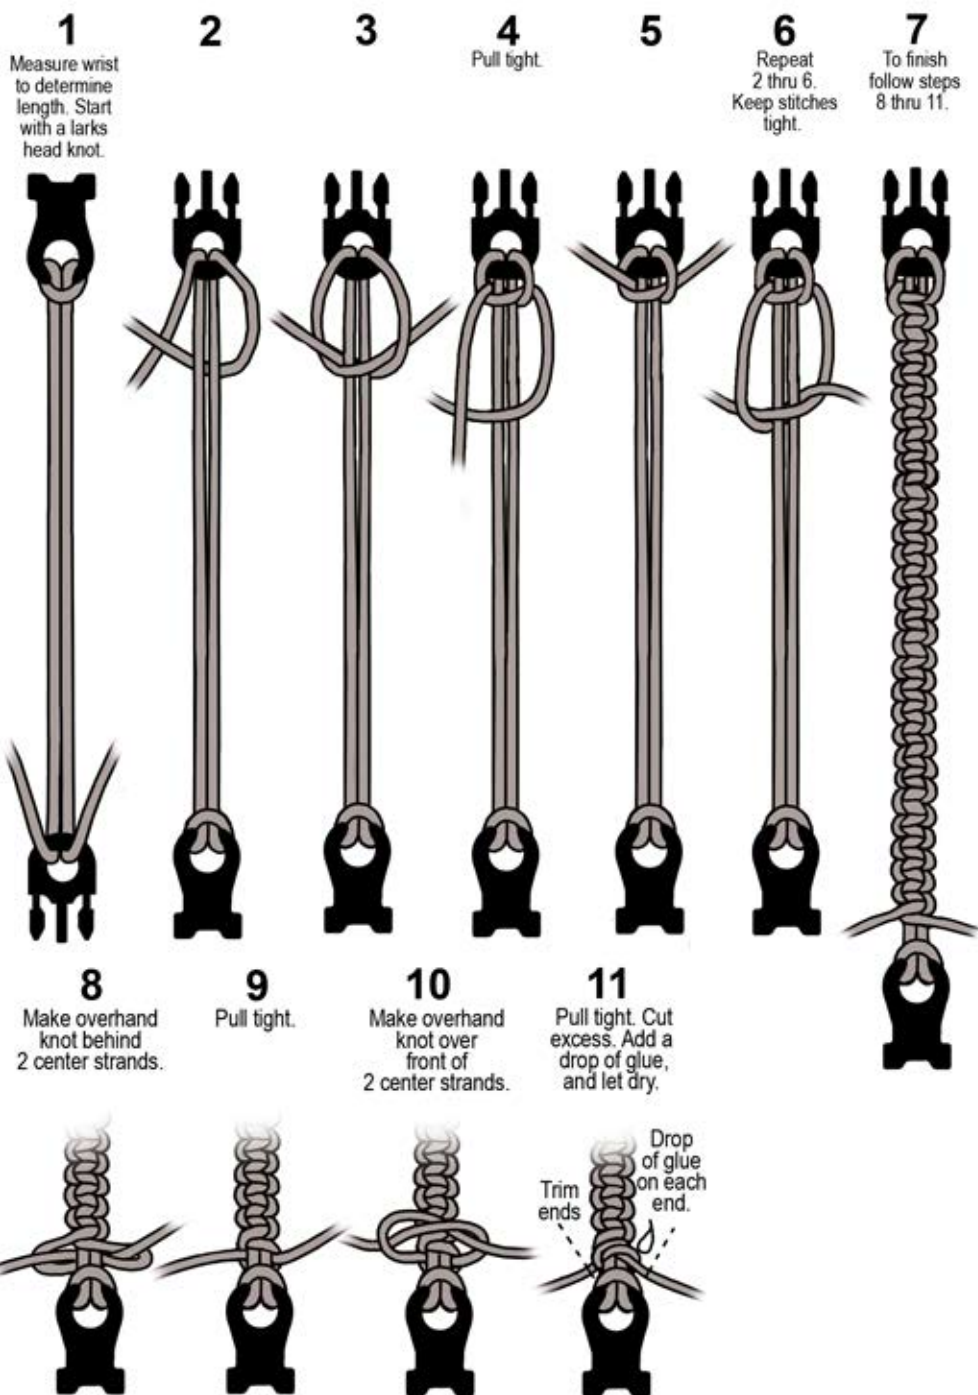

# *Treslace Bracelet*

Pepperell Braiding Company  
22 Lowell Street  
Pepperell, MA 01463  
800-343-8114  
[www.pepperell.com](http://www.pepperell.com)

**REXLACE**<sup>®</sup>  
The Original

© 2016 Pepperell Braiding Company.

**Materials Needed:** 1 Rexlace Snap buckle,  
6 ft Treslace Plastic Lacing, Glue and Scissors

Every effort has been made to have instructions accurate and complete.  
We cannot be responsible for variance of individuals, human error or typographical mistakes.