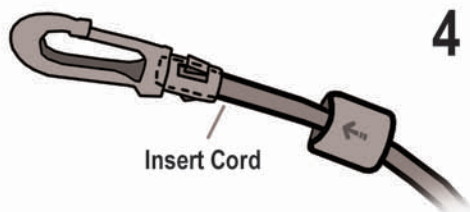

Finishing your Bracelet.

Make Your Own Bungee Cord Any Length

Make your own Bungee cord - any length or color!

1

Push onto Cord end

2

Optional step: Glue for permanence

3

Insert Cord

4

Push on Closure and twist to lock.

PS126

Every effort has been made to have instructions accurate and complete. We cannot be responsible for variance of individual human errors or typographical mistakes.